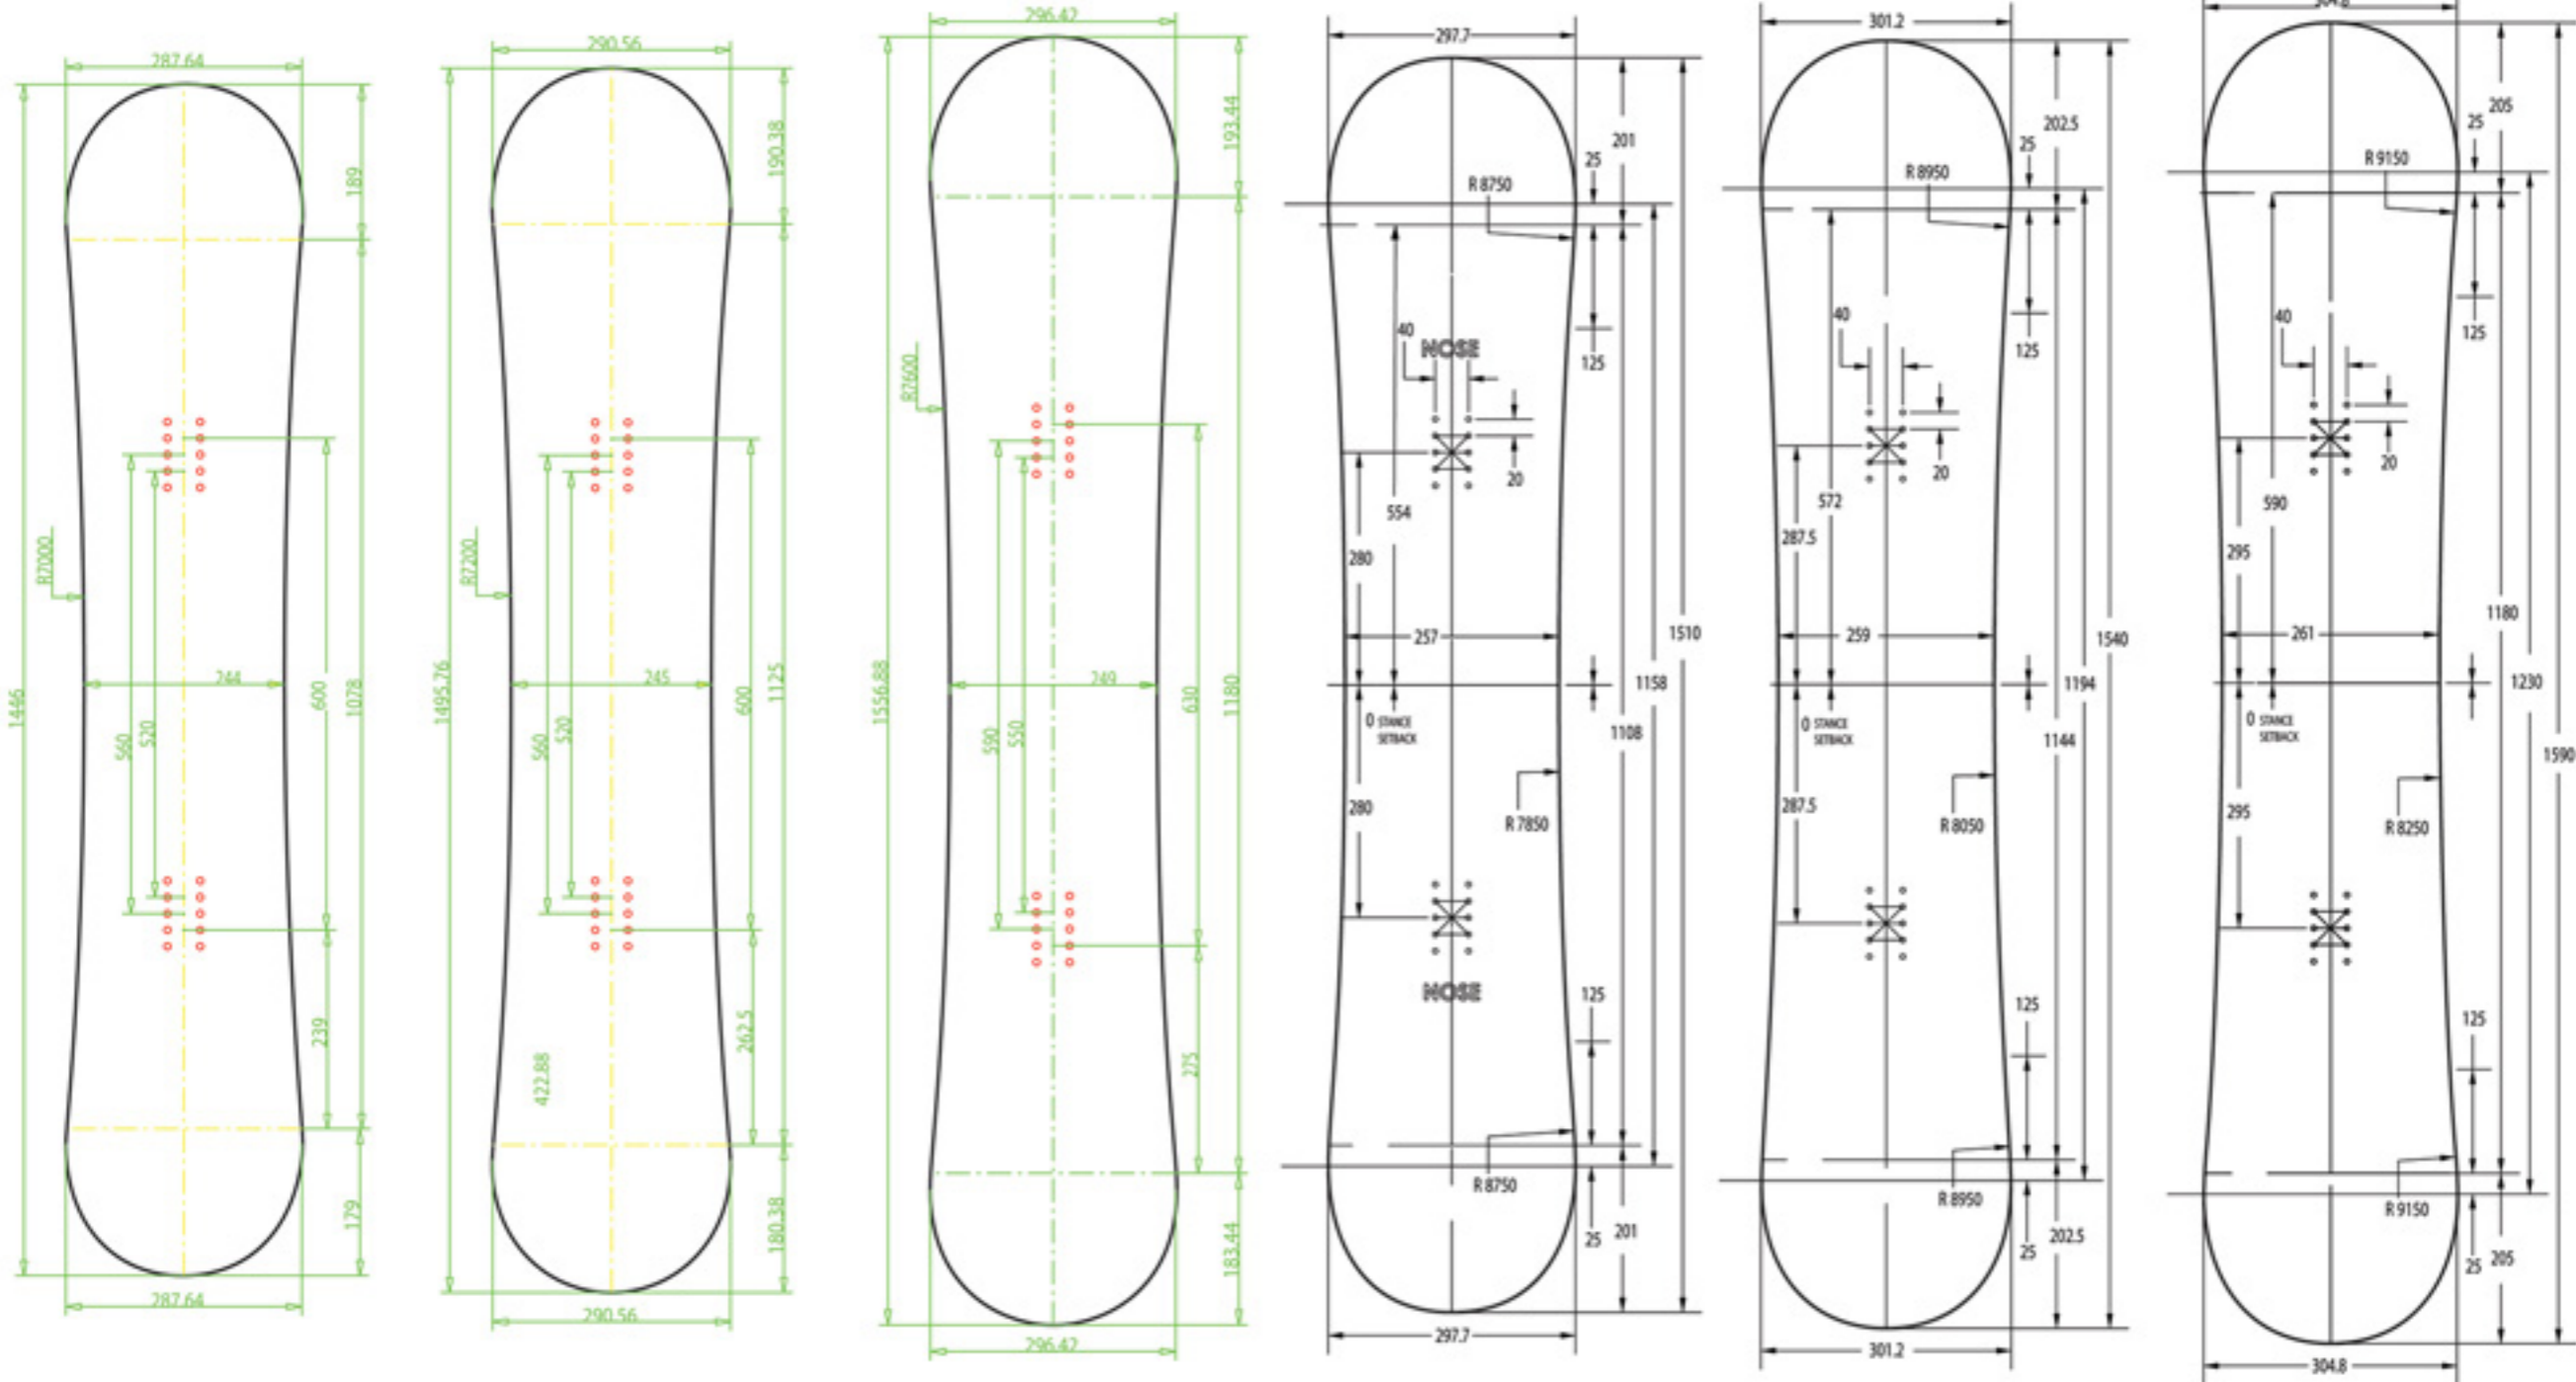

Extra Dangerous

- Wide stances centered on the effective edge with radial sidecuts.
- Red Sandwich sidewalls. An Automaton signature.
- Even, forgiving, predictable flexes = fun to the max!